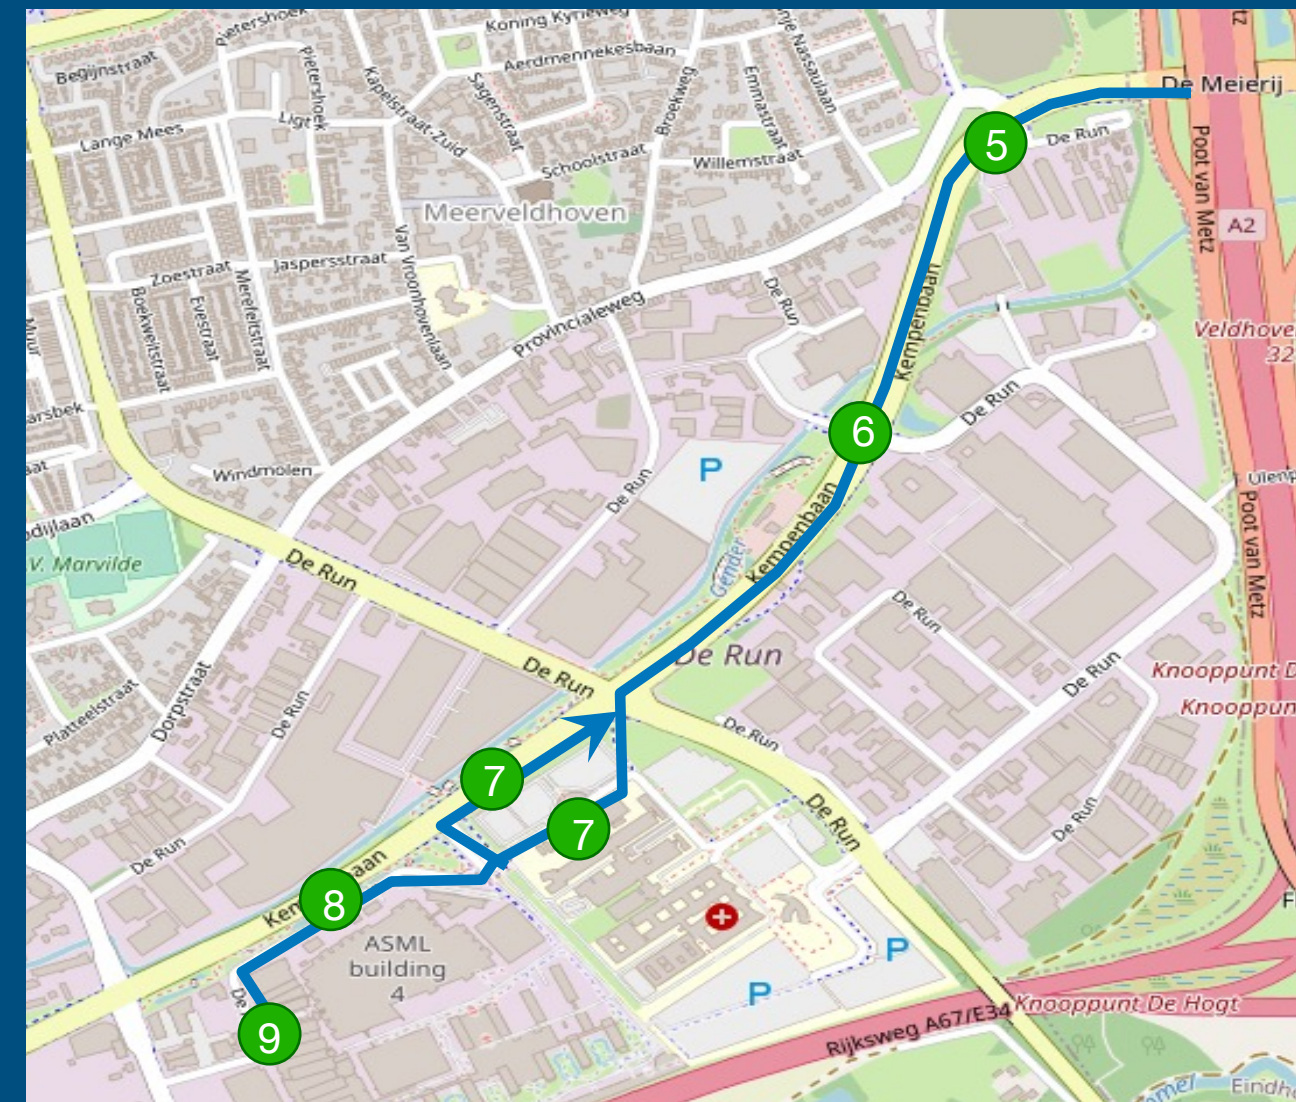

BUSINESS LINE

Den Bosch – Campus Veldhoven

TEST DRIVE

Den Bosch – Campus Veldhoven

Ride 1 Ride 2

- 1 | Den Bosch P+R Pettelaarpark
- 2 | Den Bosch Brabantlaan
- 3 | Best Carpoolplaats Oude rijksweg
- 4 | Best Brem (Philips)
- 5 | Veldhoven RUN 1000 – building 79
- 6 | Veldhoven Veenstraat
- 7 | Veldhoven MMC Kempenbaan
- 8 | Veldhoven RUN 6000 - building 4
- 9 | Veldhoven RUN 6000 - building 6+51

07:41	08:11
07:42	08:12
08:04	08:34
08:10	08:40
08:30	09:00
08:31	09:01
08:33	09:03
08:34	09:04
08:35	09:05

Campus Veldhoven – Den Bosch

Ride 1 Ride 2

- 9 | Veldhoven RUN 6000 - building 6+51
- 8 | Veldhoven RUN 6000 - building 4
- 7 | Veldhoven MMC Kempenbaan
- 6 | Veldhoven Veenstraat
- 5 | Veldhoven RUN 1000 – building 79
- 4 | Best Brem (Philips)
- 3 | Best Carpoolplaats Oude rijksweg
- 2 | Den Bosch Brabantlaan
- 1 | Den Bosch P+R Pettelaarpark

17:30	18:00
17:31	18:01
17:33	18:03
17:34	18:04
17:35	18:05
17:55	18:25
18:01	18:31
18:21	18:51
18:23	18:53

NOTE: The route and stops of the BusinessLine are in development and may change over time