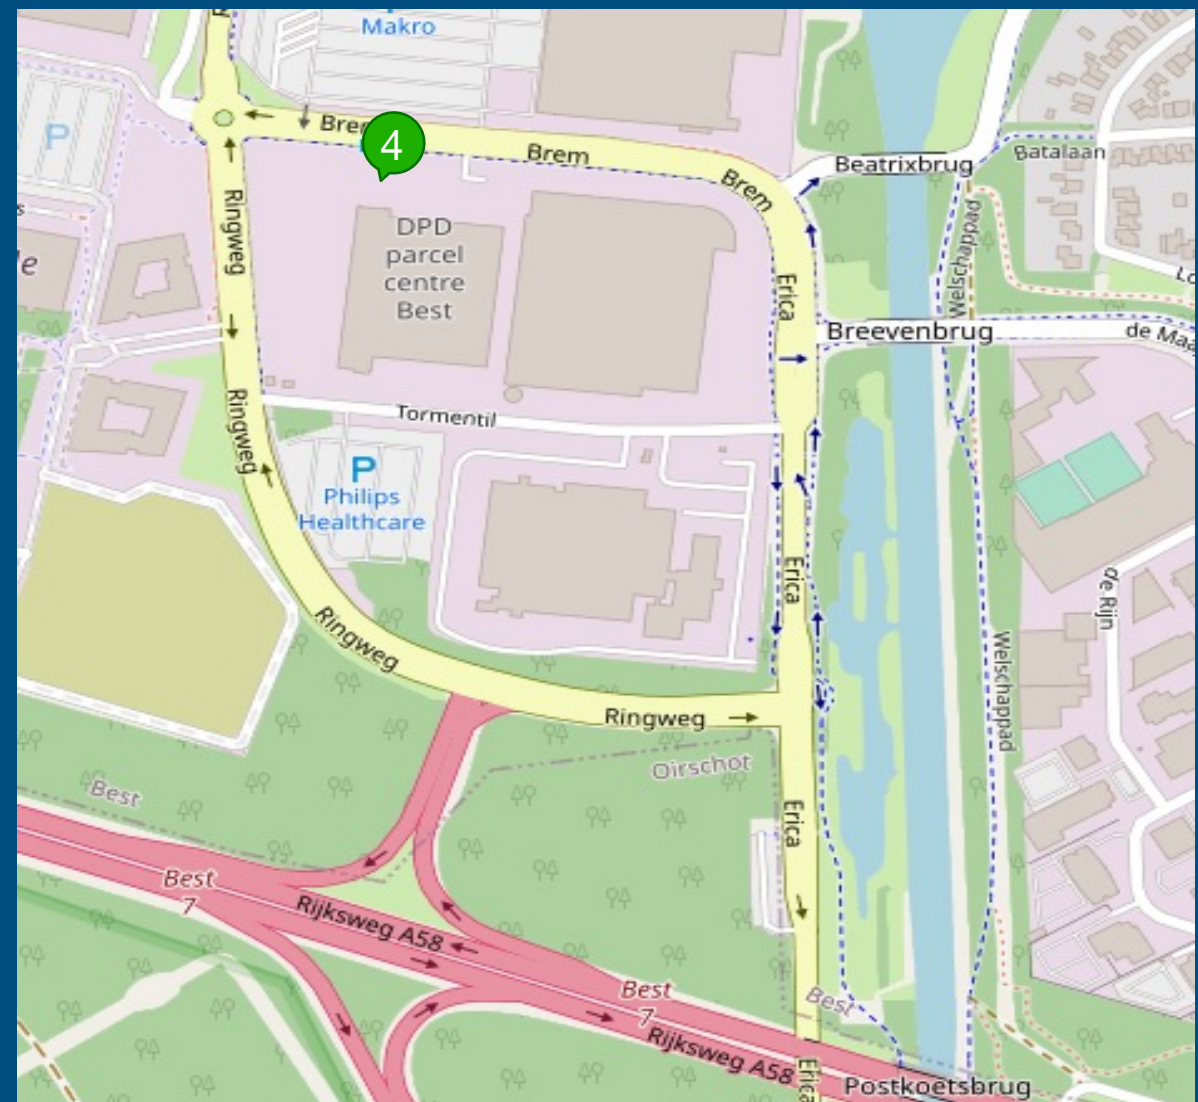

BUSINESS LINE

Den Bosch – Campus Veldhoven

TEST DRIVE

Den Bosch – Campus Veldhoven

Ride 1 Ride 2

- 1 | Den Bosch P+R Pettelaarpark
- 2 | Den Bosch Brabantlaan
- 3 | Best Carpoolplaats Oude rijksweg
- 4 | Best Brem (Philips)
- 5 | Veldhoven RUN 1000 – building 79
- 6 | Veldhoven Veenstraat
- 7 | Veldhoven MMC Kempenbaan
- 8 | Veldhoven RUN 6000 - building 4
- 9 | Veldhoven RUN 6000 - building 6+51

07:41	08:11
07:42	08:12
08:04	08:34
08:10	08:40
08:30	09:00
08:31	09:01
08:33	09:03
08:34	09:04
08:35	09:05

Campus Veldhoven – Den Bosch

Ride 1 Ride 2

- 9 | Veldhoven RUN 6000 - building 6+51
- 8 | Veldhoven RUN 6000 - building 4
- 7 | Veldhoven MMC Kempenbaan
- 6 | Veldhoven Veenstraat
- 5 | Veldhoven RUN 1000 – building 79
- 4 | Best Brem (Philips)
- 3 | Best Carpoolplaats Oude rijksweg
- 2 | Den Bosch Brabantlaan
- 1 | Den Bosch P+R Pettelaarpark

17:30	18:00
17:31	18:01
17:33	18:03
17:34	18:04
17:35	18:05
17:55	18:25
18:01	18:31
18:21	18:51
18:23	18:53

NOTE: The route and stops of the BusinessLine are in development and may change over time