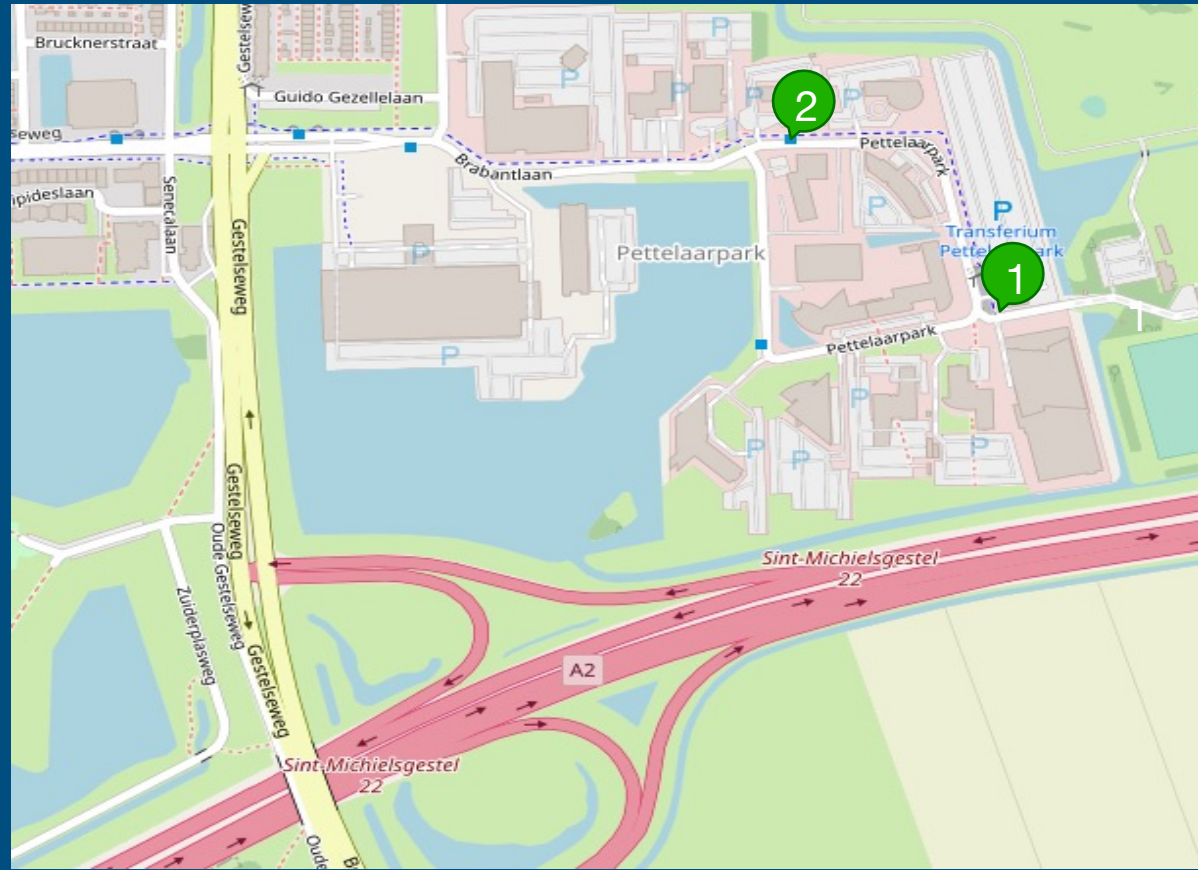

BUSINESS LINE

Den Bosch – Campus Veldhoven

TEST DRIVE

Den Bosch – Campus Veldhoven

Ride 1 Ride 2

- 1 | Den Bosch P+R Pettelaarpark
- 2 | Den Bosch Brabantlaan
- 3 | Best Carpoolplaats Oude rijksweg
- 4 | Best Brem (Philips)
- 5 | Veldhoven RUN 1000 – building 79
- 6 | Veldhoven Veenstraat
- 7 | Veldhoven MMC Kempenbaan
- 8 | Veldhoven RUN 6000 - building 4
- 9 | Veldhoven RUN 6000 - building 6+51

07:41	08:11
07:42	08:12
08:04	08:34
08:10	08:40
08:30	09:00
08:31	09:01
08:33	09:03
08:34	09:04
08:35	09:05

Campus Veldhoven – Den Bosch

Ride 1 Ride 2

- 9 | Veldhoven RUN 6000 - building 6+51
- 8 | Veldhoven RUN 6000 - building 4
- 7 | Veldhoven MMC Kempenbaan
- 6 | Veldhoven Veenstraat
- 5 | Veldhoven RUN 1000 – building 79
- 4 | Best Brem (Philips)
- 3 | Best Carpoolplaats Oude rijksweg
- 2 | Den Bosch Brabantlaan
- 1 | Den Bosch P+R Pettelaarpark

17:30	18:00
17:31	18:01
17:33	18:03
17:34	18:04
17:35	18:05
17:55	18:25
18:01	18:31
18:21	18:51
18:23	18:53

NOTE: The route and stops of the BusinessLine are in development and may change over time