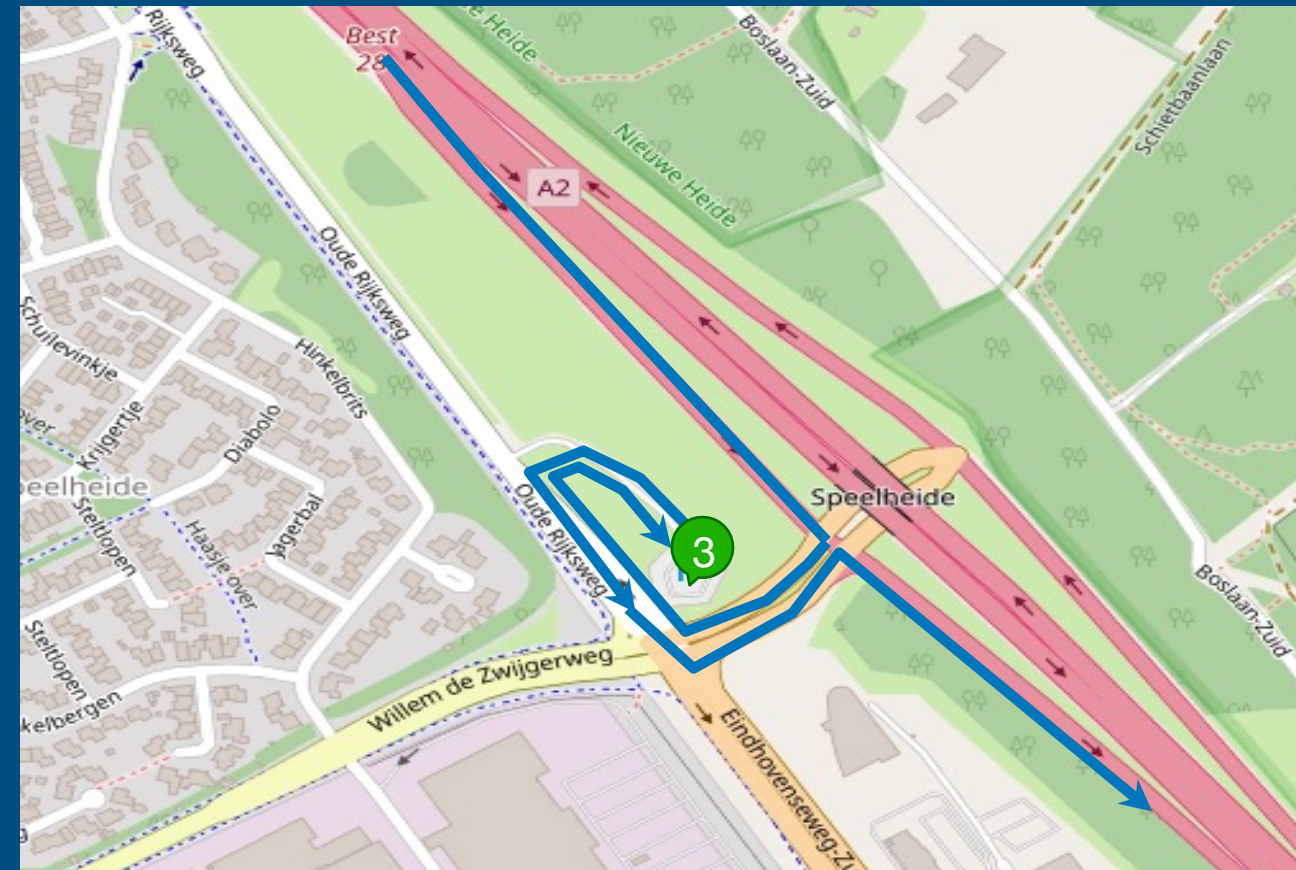

BUSINESS LINE

Den Bosch – Campus Veldhoven

TEST DRIVE

Den Bosch – Campus Veldhoven

Ride 1 Ride 2

- 1 | Den Bosch P+R Pettelaarpark
- 2 | Den Bosch Brabantlaan
- 3 | Best Carpoolplaats Oude rijksweg
- 4 | Best Brem (Philips)
- 5 | Veldhoven RUN 1000 – building 79
- 6 | Veldhoven Veenstraat
- 7 | Veldhoven MMC Kempenbaan
- 8 | Veldhoven RUN 6000 - building 4
- 9 | Veldhoven RUN 6000 - building 6+51

07:41	08:11
07:42	08:12
08:04	08:34
08:10	08:40
08:30	09:00
08:31	09:01
08:33	09:03
08:34	09:04
08:35	09:05

Campus Veldhoven – Den Bosch

Ride 1 Ride 2

- 9 | Veldhoven RUN 6000 - building 6+51
- 8 | Veldhoven RUN 6000 - building 4
- 7 | Veldhoven MMC Kempenbaan
- 6 | Veldhoven Veenstraat
- 5 | Veldhoven RUN 1000 – building 79
- 4 | Best Brem (Philips)
- 3 | Best Carpoolplaats Oude rijksweg
- 2 | Den Bosch Brabantlaan
- 1 | Den Bosch P+R Pettelaarpark

17:30	18:00
17:31	18:01
17:33	18:03
17:34	18:04
17:35	18:05
17:55	18:25
18:01	18:31
18:21	18:51
18:23	18:53

NOTE: The route and stops of the BusinessLine are in development and may change over time