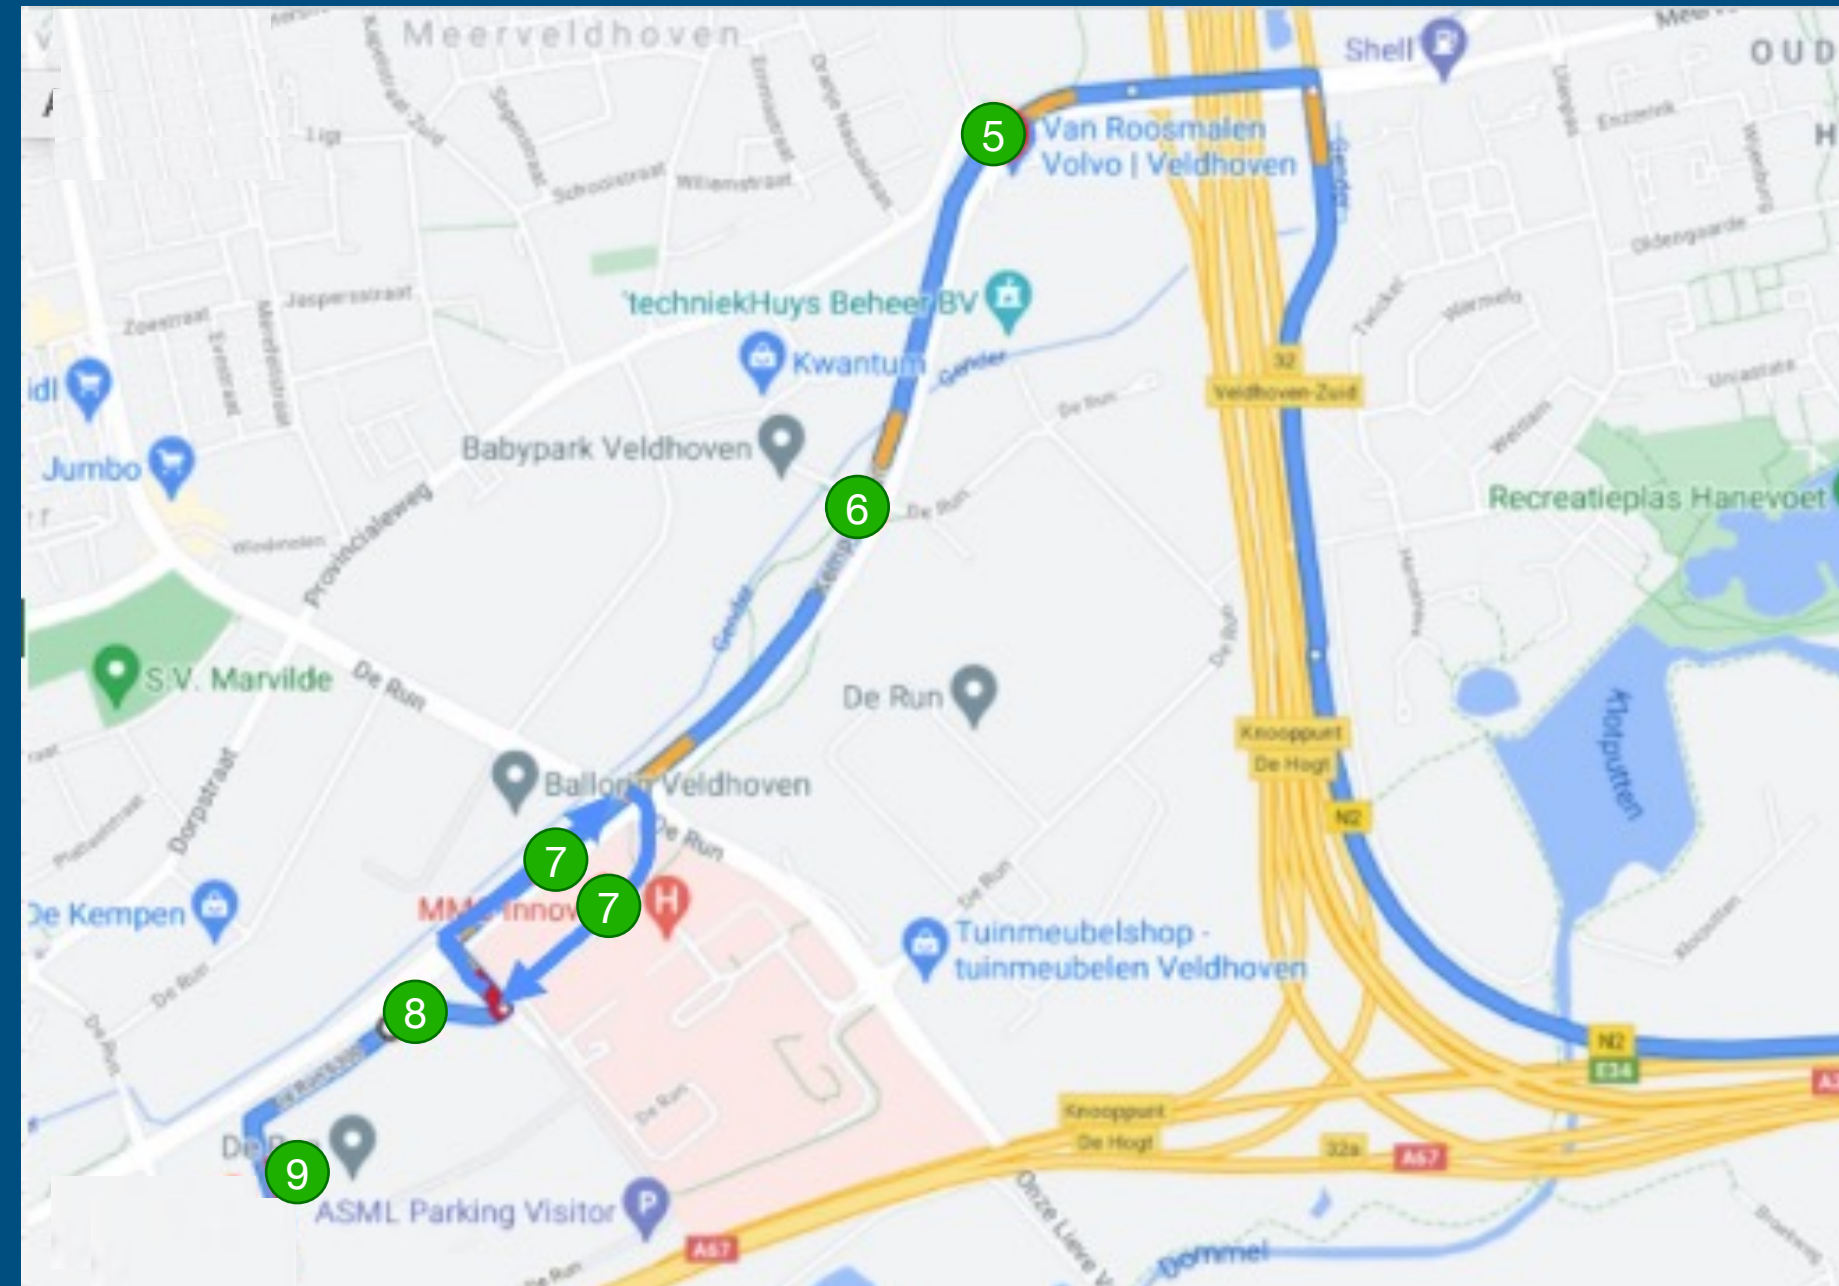

## Weert – Campus Veldhoven

### TEST DRIVE

NOTE: Parking at Q-park Weert station costs 6,40 per day.

The route and stops are in development and may change over time

### Weert – Campus Veldhoven

Ride 1    Ride 2

- 1 | Weert      Station
- 2 | Maarheeze    Station
- 3 | Leende      A2, Valkenswaardseweg
- 4 | HTC          A2, exit 32a (near info sign)
- 5 | Veldhoven    RUN 1000 - building 79
- 6 | Veldhoven    Veestraat
- 7 | Veldhoven    Kempenbaan MMC
- 8 | Veldhoven    RUN 6000 - building 4
- 9 | Veldhoven    RUN 6000 - building 6+51

### Campus Veldhoven - Weert

Ride 1    Ride 2

- 9 | Veldhoven    RUN 6000 - building 6+51
- 8 | Veldhoven    RUN 6000 - building 4
- 7 | Veldhoven    Kempenbaan MMC
- 6 | Veldhoven    Veestraat
- 5 | Veldhoven    RUN 1000 – building 79
- 4 | HTC          A2, exit 32a (near info sign)
- 3 | Leende      A2, Valkenswaardseweg
- 2 | Maarheeze    Station
- 1 | Weert          Station