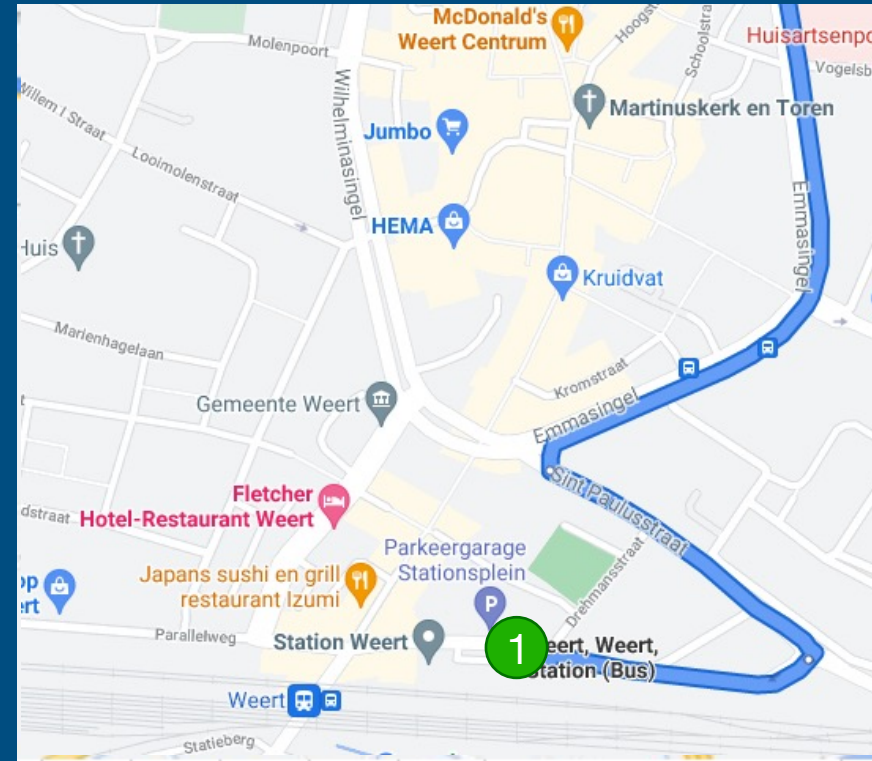

## Weert – Campus Veldhoven

### TEST DRIVE

NOTE: Parking at Q-park Weert station costs 6,40 per day.

The route and stops are in development and may change over time

### Weert – Campus Veldhoven

Ride 1    Ride 2

- 1 | Weert      Station
- 2 | Maarheeze    Station
- 3 | Leende      A2, Valkenswaardseweg
- 4 | HTC          A2, exit 32a (near info sign)
- 5 | Veldhoven    RUN 1000 - building 79
- 6 | Veldhoven    Veestraat
- 7 | Veldhoven    Kempenbaan MMC
- 8 | Veldhoven    RUN 6000 - building 4
- 9 | Veldhoven    RUN 6000 - building 6+51

### Campus Veldhoven - Weert

Ride 1    Ride 2

- 9 | Veldhoven    RUN 6000 - building 6+51
- 8 | Veldhoven    RUN 6000 - building 4
- 7 | Veldhoven    Kempenbaan MMC
- 6 | Veldhoven    Veestraat
- 5 | Veldhoven    RUN 1000 – building 79
- 4 | HTC          A2, exit 32a (near info sign)
- 3 | Leende      A2, Valkenswaardseweg
- 2 | Maarheeze    Station
- 1 | Weert          Station