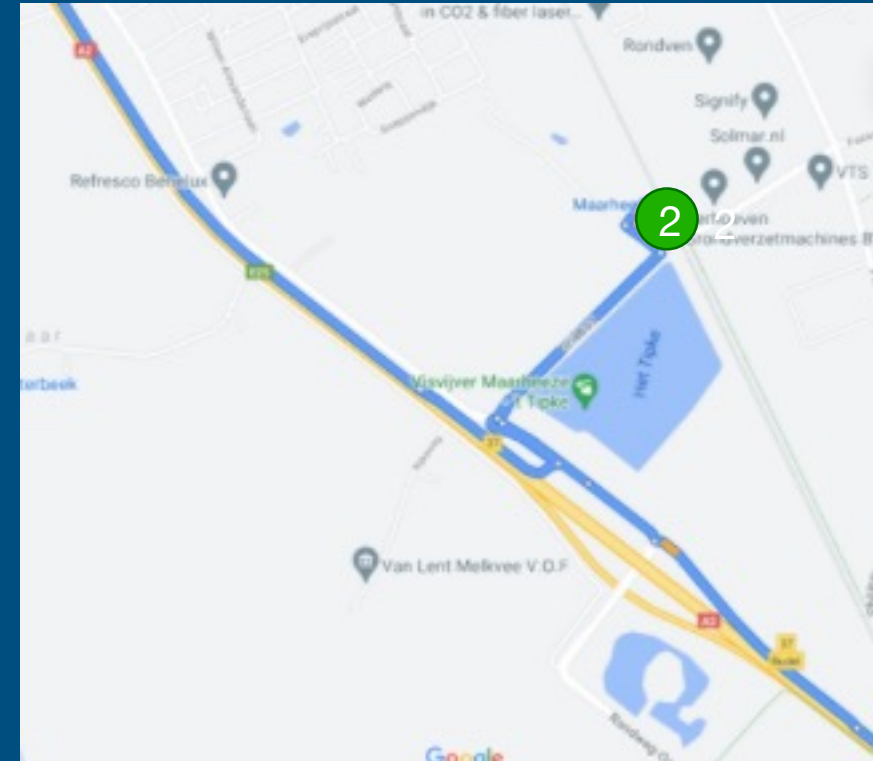

## Weert – Campus Veldhoven

### TEST DRIVE

NOTE: Parking at Q-park Weert station costs 6,40 per day.

The route and stops are in development and may change over time

### Weert – Campus Veldhoven

Ride 1    Ride 2

- 1 | Weert      Station
- 2 | Maarheeze    Station
- 3 | Leende      A2, Valkenswaardseweg
- 4 | HTC          A2, exit 32a (near info sign)
- 5 | Veldhoven    RUN 1000 - building 79
- 6 | Veldhoven    Veestraat
- 7 | Veldhoven    Kempenbaan MMC
- 8 | Veldhoven    RUN 6000 - building 4
- 9 | Veldhoven    RUN 6000 - building 6+51

### Campus Veldhoven - Weert

Ride 1    Ride 2

- 9 | Veldhoven    RUN 6000 - building 6+51
- 8 | Veldhoven    RUN 6000 - building 4
- 7 | Veldhoven    Kempenbaan MMC
- 6 | Veldhoven    Veestraat
- 5 | Veldhoven    RUN 1000 – building 79
- 4 | HTC          A2, exit 32a (near info sign)
- 3 | Leende      A2, Valkenswaardseweg
- 2 | Maarheeze    Station
- 1 | Weert          Station