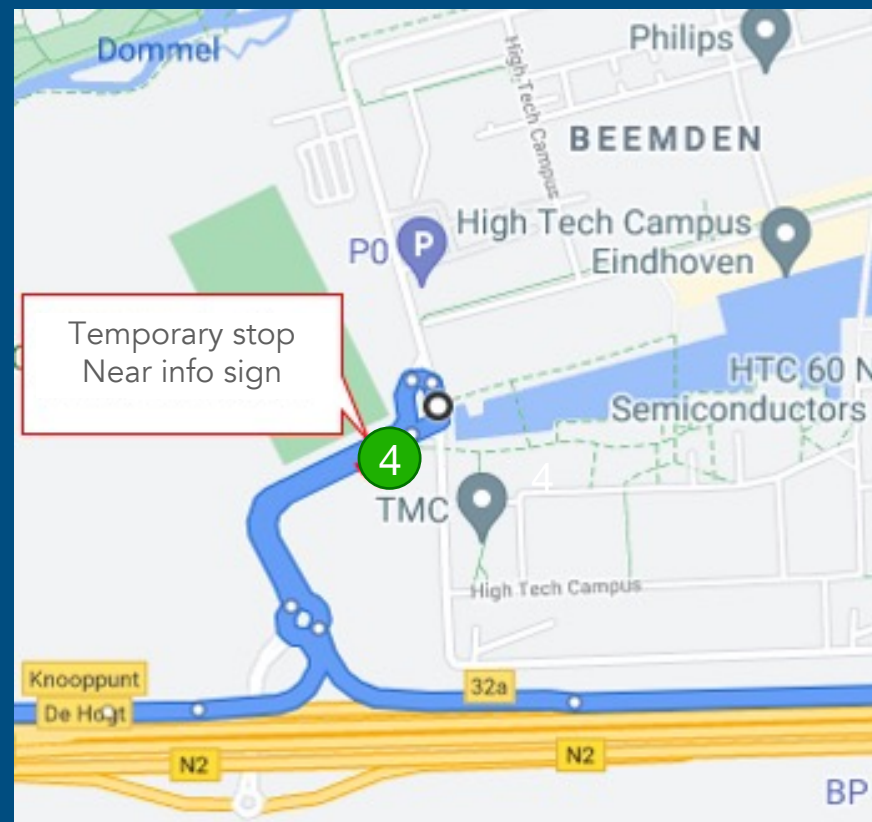

## Weert – Campus Veldhoven

### TEST DRIVE

NOTE: Parking at Q-park Weert station costs 6,40 per day.

The route and stops are in development and may change over time

### Weert – Campus Veldhoven

Ride 1    Ride 2

- 1 | Weert      Station
- 2 | Maarheeze    Station
- 3 | Leende      A2, Valkenswaardseweg
- 4 | HTC          A2, exit 32a (near info sign)
- 5 | Veldhoven    RUN 1000 - building 79
- 6 | Veldhoven    Veestraat
- 7 | Veldhoven    Kempenbaan MMC
- 8 | Veldhoven    RUN 6000 - building 4
- 9 | Veldhoven    RUN 6000 - building 6+51

### Campus Veldhoven - Weert

Ride 1    Ride 2

- 9 | Veldhoven    RUN 6000 - building 6+51
- 8 | Veldhoven    RUN 6000 - building 4
- 7 | Veldhoven    Kempenbaan MMC
- 6 | Veldhoven    Veestraat
- 5 | Veldhoven    RUN 1000 – building 79
- 4 | HTC          A2, exit 32a (near info sign)
- 3 | Leende      A2, Valkenswaardseweg
- 2 | Maarheeze    Station
- 1 | Weert          Station