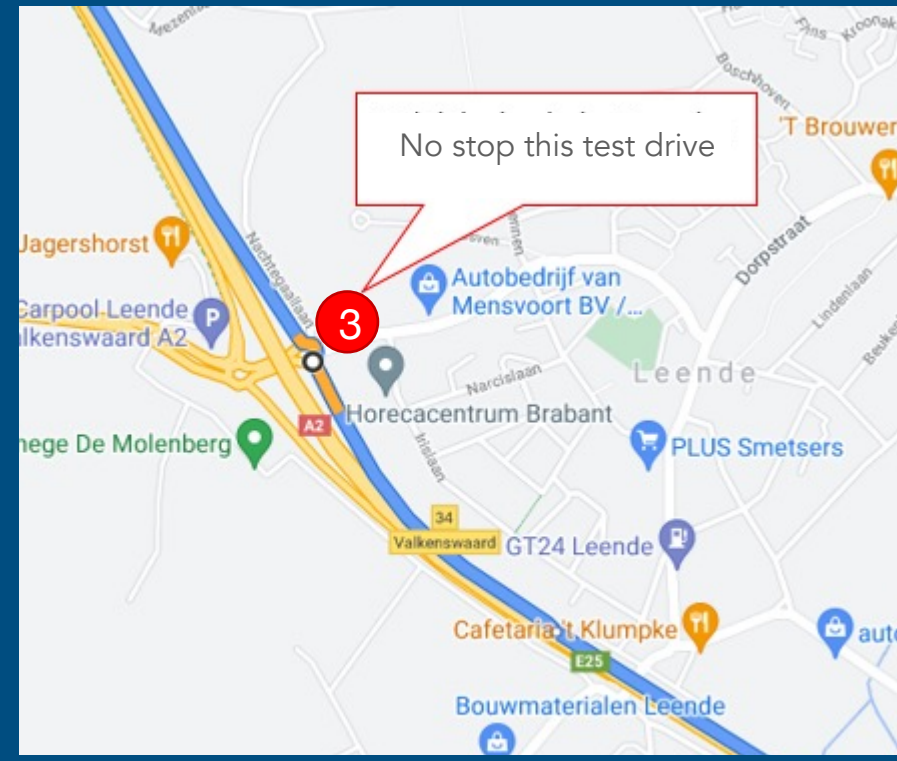

## Weert – Campus Veldhoven

### TEST DRIVE

NOTE: Parking at Q-park Weert station costs 6,40 per day.

The route and stops are in development and may change over time

### Weert – Campus Veldhoven

Ride 1    Ride 2

- 1 | Weert      Station
- 2 | Maarheeze    Station
- 3 | Leende      A2, Valkenswaardseweg
- 4 | HTC          A2, exit 32a (near info sign)
- 5 | Veldhoven    RUN 1000 - building 79
- 6 | Veldhoven    Veestraat
- 7 | Veldhoven    Kempenbaan MMC
- 8 | Veldhoven    RUN 6000 - building 4
- 9 | Veldhoven    RUN 6000 - building 6+51